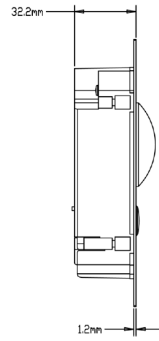

#### General

Ingress Protection	IP54, IK07
Tamper Switch	1
Installation	Surface & Flush
Material	Stainless Steel
Power	DC 24V / Supply directly by VTNC3000A
Power Consumption	Standby ≤1W, Work ≤10W
Working Environments	-40°C~+60°C
Relative Humidity	10%~90%RH
Dimensions	129.9mm×32.2mm×140mm
Weight	0.8Kg

Dimensions

View Area

Application