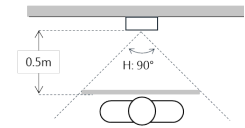

#### General

Ingress Protection	IP54, IK07
Tamper Switch	1
Installation	Surface & Flush
Material	Stainless Steel
Power	DC 24V / Supply directly by VTNC3000A
Power Consumption	Standby ≤1W, Work ≤10W
Working Environments	-40°C~+60°C
Relative Humidity	10%~90%RH
Dimensions	129.9mm×32.2mm×140mm
Weight	0.8Kg

Dimensions

View Area

Application