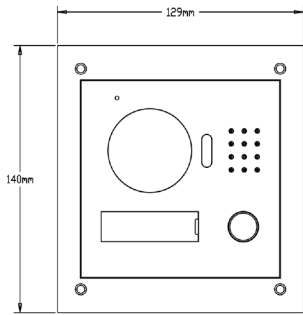

#### General

Ingress Protection	IP54, IK07
Tamper Switch	1
Installation	Surface & Flush
Material	Stainless Steel
Power	DC 24V / Supply directly by VTNC3000A
Power Consumption	Standby ≤1W, Work ≤10W
Working Environments	-40°C~+60°C
Relative Humidity	10%~90%RH
Dimensions	129.9mm×32.2mm×140mm
Weight	0.8Kg

Dimensions

View Area

Application