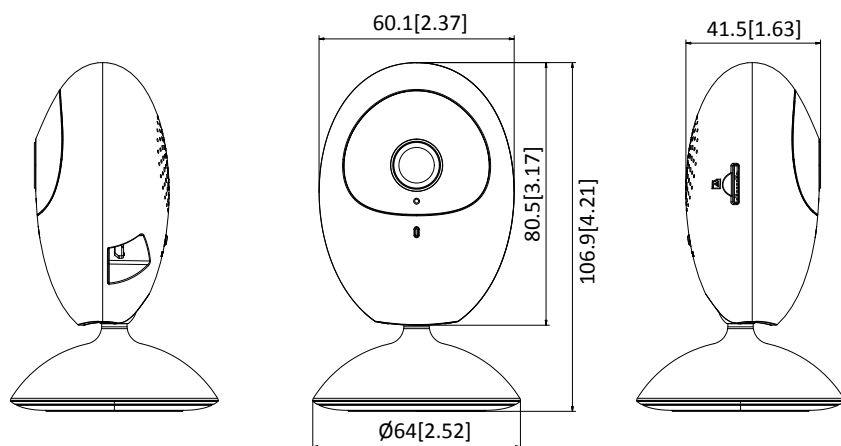

Wi-Fi	
Wireless Standards	IEEE802.11b, 802.11g, 802.11n
Frequency Range	2.4 GHz - 2.4835 GHz
Channel Bandwidth	20/40MHz Support
Protocols	802.11b: CCK, QPSK, BPSK, 802.11g/n: OFDM
Security	64/128-bit WEP, WPA/WPA2, WPA-PSK/WPA2-PSK, WPS
Transfer Rates	11b: 11Mbps, 11g: 54Mbps, 11n: up to 150Mbps
Wireless Range	50 meters (The performance varies based on actual environment)
General	
Operating Conditions	-10 °C to 40°C (14 °F to 104 °F), Humidity 95% or less (non-condensing)
Power Supply	DC 5V ± 15 %, micro USB interface
Current	Max. 0.9A
Power Consumption	Max. 4.5W
IR Range	Up to 10 meters
Material	Plastic
Memory Card	DS-2CV2U21FD-IW: no memory card included DS-2CV2U21FD-IW/16G-T: includes a 16 GB memory card DS-2CV2U21FD-IW/32G-T: includes a 32 GB memory card DS-2CV2U21FD-IW/64G-T: includes a 64 GB memory card
Dimensions	Φ 64 × 106.9 mm (Φ 2.52" × 4.21")
Weight	115 g (0.25 lbs)

Ordering Models

DS-2CV2U21FD-IW, DS-2CV2U21FD-IW/16G-T, DS-2CV2U21FD-IW/32G-T, DS-2CV2U21FD-IW/64G-T

Dimensions

UNIT: mm [inch]

Distributed by

**HIKVISION®****Headquarters**

No.555 Qianmo Road, Binjiang District,
Hangzhou 310051, China
T +86-571-8807-5998
overseasbusiness@hikvision.com