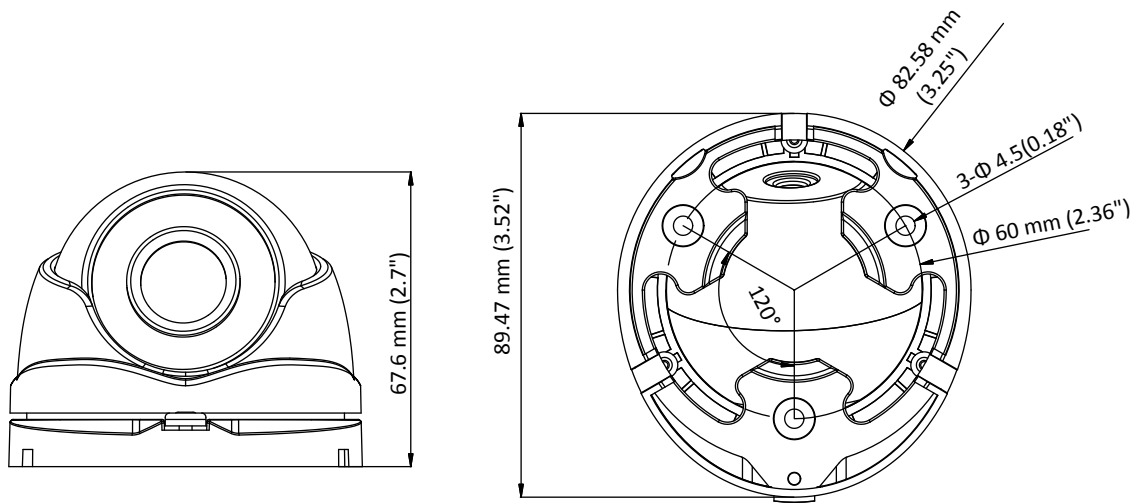

DS-2CE56C0T-IRMF HD 720p IR Turret Camera

Key Features

- 1 megapixel high performance CMOS
- Analog HD output, up to 720p resolution
- Day/Night switch
- DNR
- Smart IR
- Up to 20 m IR distance
- Switchable TVI/AHD/CVI/CVBS
- IP66

Specification

Camera	
Image Sensor	1 MP CMOS Image Sensor
Signal System	PAL/NTSC
Effective Pixels	1296 (H) × 732 (V)
Min. illumination	0.1 Lux@(F1.2,AGC ON), 0 Lux with IR
Shutter Time	1/25 (1/30) s to 1/50,000 s
Lens	2.8 mm, 3.6 mm, 6 mm optional
	Field of view: 70.9° (3.6 mm), 92° (2.8 mm), 56.7° (6 mm)
Lens Mount	M12
Day & Night	ICR
Angle Adjustment	Pan: 0° to 360°, Tilt: 0° to 75°, Rotation: 0° to 360°
Synchronization	Internal synchronization
Video Frame Rate	720p@25fps/720p@30fps
HD Video Output	1 analog HD output
S/N Ratio	>62 dB
General	
Operating Conditions	-40 °C to 60 °C (-40 °F to 140 °F), Humidity: 90% or less (non-condensation)
Power Supply	12 V DC ± 15%
Power Consumption	Max. 4 W
Protection Level	IP66
IR Range	Up to 20 m
Dimensions	89.47 × 67.6 mm (3.52" × 2.7")
Weight	340 g (0.75 lb.)

Order Model

DS-2CE56C0T-IRMF

Dimensions

Accessories

DS-1272ZJ-110-TRS
Wall Mounting Bracket

DS-1275ZJ
Vertical Pole Mounting Bracket

DS-1276ZJ
Corner Mounting Bracket

DS-1H18
Video Balun